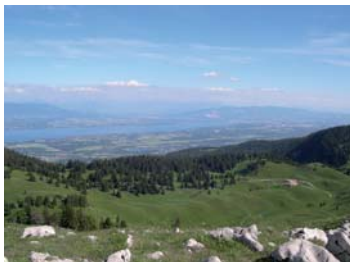

Circuits touristiques de Nyon Région

From the beach to the alp

Nyon > St-Cergue-La Dôle > Nyon

We invite you to a day trip which offers you a fantastic panorama both from the top of the Jura chain and from the lake shore. The day starts with a train journey to St-Cergue. You then take a beautiful walk up to the summit of La Barillette where you can enjoy your pick nick and an extraordinary view of the Mont Blanc. You make your way back to St-Cergue and Nyon after that and close your day with a refreshing pedalo outing on the lake.

Seasons / Days : Summer Winter Mo Tu We Th Fr Sa Su
 Means of transport : Public transports private vehicle Option ½ day : Yes No
 Cost (transport + visit) : < CHF 15.- CHF 15-30.- > CHF 30.-

ITINERARY	DETAILS
1 NYON > ST-CERGUE	Departure by train from the underground NStCM station. Get off in St-Cergue. You can buy the ticket at the CFF desk of at the ticket machine in the underground station. Departures : 8:56 / 9:56 / 10:56 – Length of time : 30 min.
2 ST-CERGUE > BARILLETTE	Start your hike heading towards Barillette, count 1:30 until the restaurant Barillette situated at 1'445 m, and another 15 minutes to the picnic sport on the Barillette summit at 1'528 m.
3 BARILLETTE	A) Enjoy your picnic while admiring the breathtaking panorama B) If you feel fit, you may want to continue hiking up to the Dôle summit situated at 1'677 m. Length of time : 1 hour 50 min. of walk (round-trip) from Barillette
4 BARILLETTE > NYON	Walk back down to St-Cergue station and take the NStCM train to Nyon. Departures : 1:09 pm / 2:09 pm / 3:09 pm - Length of time : 30 min.
5 NYON GARE > LAC	From Nyon station, it takes you 10 minutes of walk to get to the lake. Take the Rue de la Gare which leads to the castle from where several alleys take you to the lake.
6 LAC	A) You have the possibility to hire a pedalo, 50 m east of the boat pier B) Walk along the quay in direction of Geneva until the beach 3 Jetées