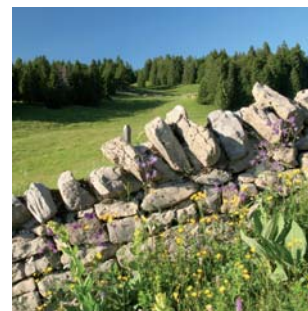

Circuits touristiques de Nyon Région

From the beach to the alp

Nyon > St-Cergue-La Dôle > Nyon

We invite you to a day trip which offers you a fantastic panorama both from the top of the Jura chain and from the lake shore. The day starts with a train journey to St-Cergue. You then take a beautiful walk up to the summit of La Barillette where you can enjoy your pick nick and an extraordinary view of the Mont Blanc. You make your way back to St-Cergue and Nyon after that and close your day with a refreshing pedalo outing on the lake.

Seasons / Days : Summer Winter Mo Tu We Th Fr Sa Su
 Means of transport : Public transports private vehicle Option ½ day : Yes No
 Cost (transport + visit) : < CHF 15.- CHF 15-30.- > CHF 30.-

ITINERARY	DETAILS
1 NYON > ST-CERGUE	Departure by train from the underground NStCM station. Get off in St-Cergue. You can buy the ticket at the CFF desk of at the ticket machine in the underground station. Departures : 8:56 / 9:56 / 10:56 – Length of time : 30 min.
2 ST-CERGUE > BARILLETTE	Start your hike heading towards Barillette, count 1:30 until the restaurant Barillette situated at 1'445 m, and another 15 minutes to the picnic sport on the Barillette summit at 1'528 m.
3 BARILLETTE	A) Enjoy your picnic while admiring the breathtaking panorama B) If you feel fit, you may want to continue hiking up to the Dôle summit situated at 1'677 m. Length of time : 1 hour 50 min. of walk (round-trip) from Barillette
4 BARILLETTE > NYON	Walk back down to St-Cergue station and take the NStCM train to Nyon. Departures : 1:09 pm / 2:09 pm / 3:09 pm - Length of time : 30 min.
5 NYON GARE > LAC	From Nyon station, it takes you 10 minutes of walk to get to the lake. Take the Rue de la Gare which leads to the castle from where several alleys take you to the lake.
6 LAC	A) You have the possibility to hire a pedalo, 50 m east of the boat pier B) Walk along the quay in direction of Geneva until the beach 3 Jetées