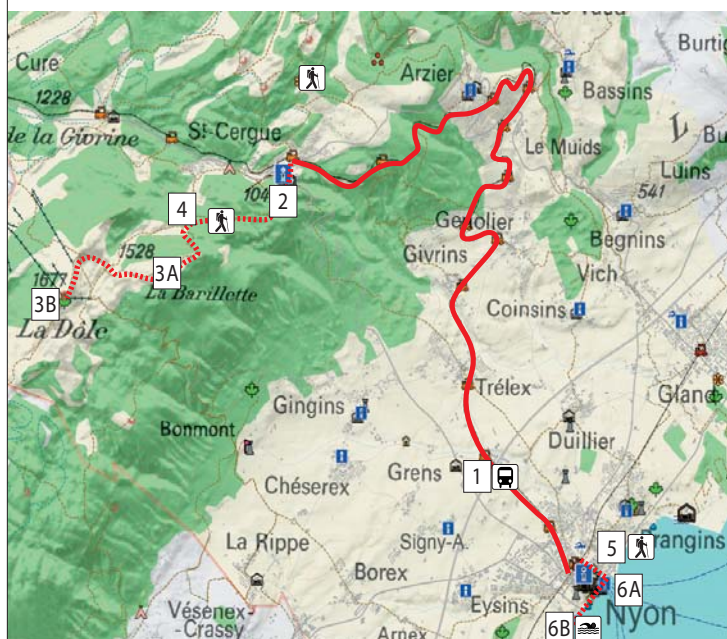

Circuits touristiques de Nyon Région

From the beach to the alp

Nyon > St-Cergue-La Dôle > Nyon

We invite you to a day trip which offers you a fantastic panorama both from the top of the Jura chain and from the lake shore. The day starts with a train journey to St-Cergue. You then take a beautiful walk up to the summit of La Barillette where you can enjoy your pick nick and an extraordinary view of the Mont Blanc. You make your way back to St-Cergue and Nyon after that and close your day with a refreshing pedalo outing on the lake.

Seasons / Days : Summer Winter Mo Tu We Th Fr Sa Su
 Means of transport : Public transports private vehicle Option ½ day : Yes No
 Cost (transport + visit) : < CHF 15.- CHF 15-30.- > CHF 30.-

ITINERARY	DETAILS
1 NYON > ST-CERGUE	Departure by train from the underground NStCM station. Get off in St-Cergue. You can buy the ticket at the CFF desk of at the ticket machine in the underground station. Departures : 8:56 / 9:56 / 10:56 – Length of time : 30 min.
2 ST-CERGUE > BARILLETTE	Start your hike heading towards Barillette, count 1:30 until the restaurant Barillette situated at 1'445 m, and another 15 minutes to the picnic sport on the Barillette summit at 1'528 m.
3 BARILLETTE	A) Enjoy your picnic while admiring the breathtaking panorama B) If you feel fit, you may want to continue hiking up to the Dôle summit situated at 1'677 m. Length of time : 1 hour 50 min. of walk (round-trip) from Barillette
4 BARILLETTE > NYON	Walk back down to St-Cergue station and take the NStCM train to Nyon. Departures : 1:09 pm / 2:09 pm / 3:09 pm - Length of time : 30 min.
5 NYON GARE > LAC	From Nyon station, it takes you 10 minutes of walk to get to the lake. Take the Rue de la Gare which leads to the castle from where several alleys take you to the lake.
6 LAC	A) You have the possibility to hire a pedalo, 50 m east of the boat pier B) Walk along the quay in direction of Geneva until the beach 3 Jetées

Train Bus Car Boat Bicycle By foot